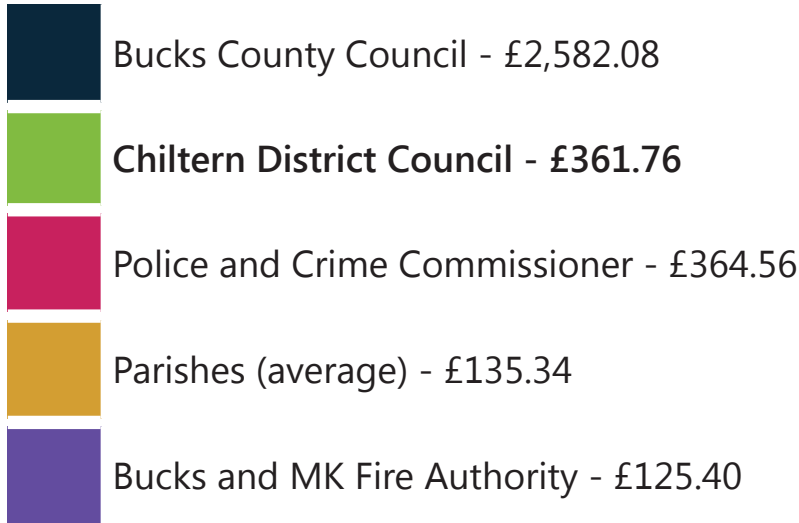

Your Council Tax

where your money goes

CHILTERN
District Council

Here's where your council tax goes (based on a band H property):

Total band H council tax

£3,569.14 per year

We also receive income which reduces the amount of council tax you need to pay. This year we will spend on key services: