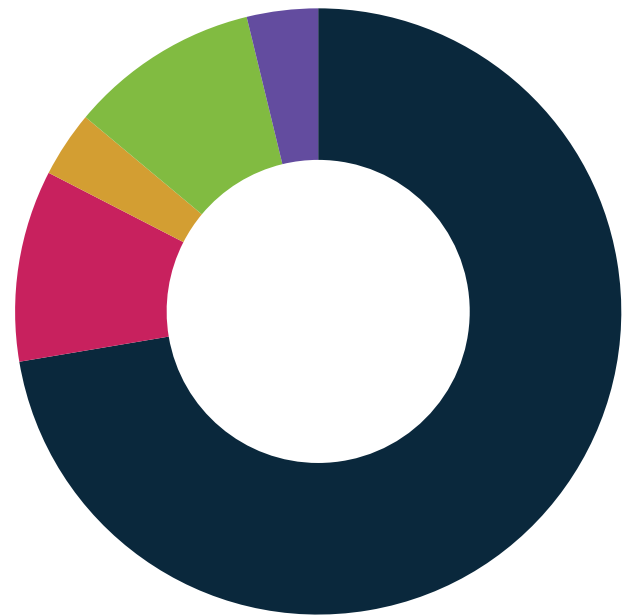

Your Council Tax

where your money goes

CHILTERN
District Council

Here's where your council tax goes (based on a band H property):

Total band H council tax

£3,569.14 per year

We also receive income which reduces the amount of council tax you need to pay. This year we will spend on key services: