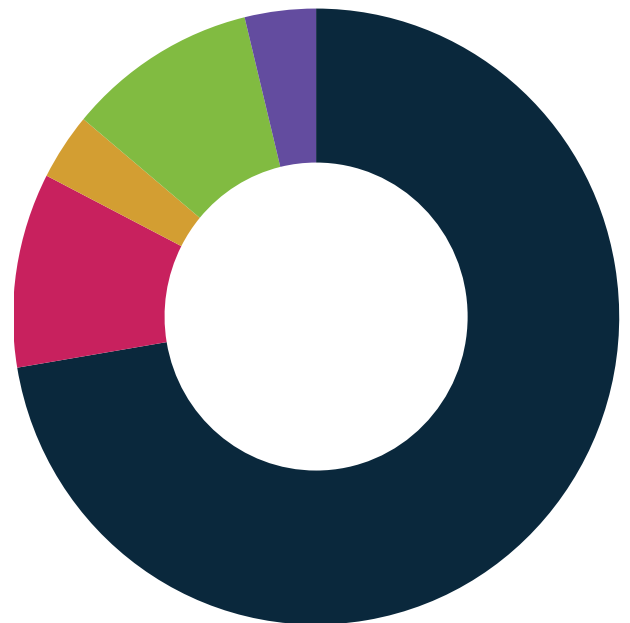

# Your Council Tax

where your money goes

**CHILTERN**  
District Council

Here's where your council tax goes (based on a band E property):

## Total band E council tax

£2,181.14 per year

We also receive income which reduces the amount of council tax you need to pay. This year we will spend on key services: