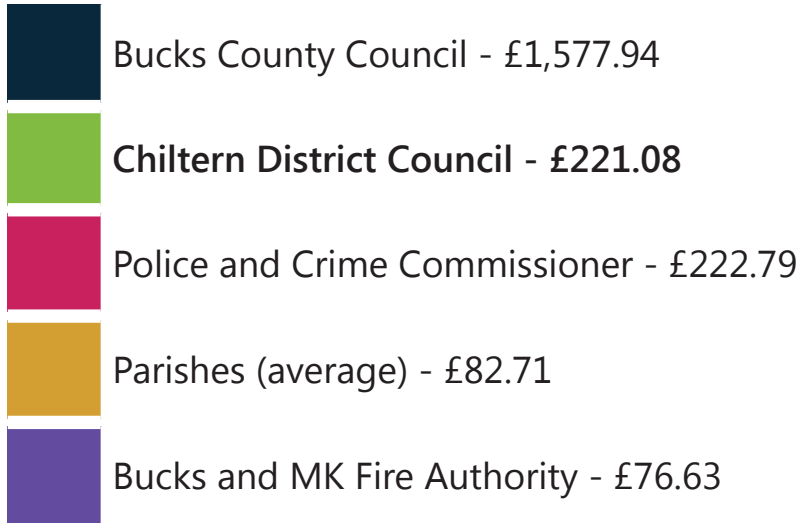

# Your Council Tax

where your money goes

**CHILTERN**  
District Council

Here's where your council tax goes (based on a band E property):

## Total band E council tax

£2,181.14 per year

We also receive income which reduces the amount of council tax you need to pay. This year we will spend on key services: