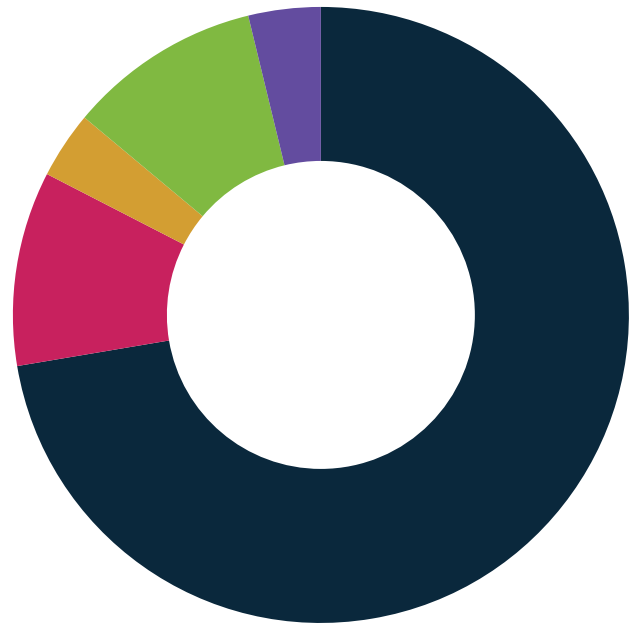

# Your Council Tax

where your money goes

**CHILTERN**  
District Council

Here's where your council tax goes (based on a band C property):

## Total band C council tax

£1,586.28 per year

We also receive income which reduces the amount of council tax you need to pay. This year we will spend on key services: