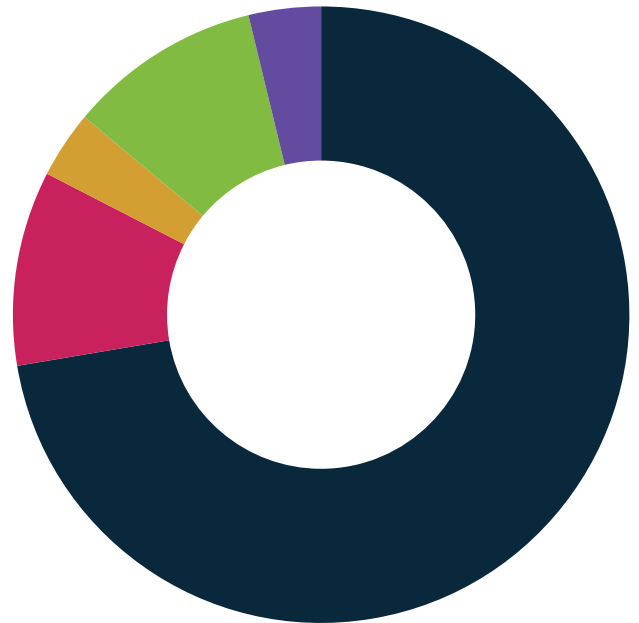

# Your Council Tax

where your money goes

**CHILTERN**  
District Council

Here's where your council tax goes (based on a band B property):

## Total band B council tax

£1388.00 per year

We also receive income which reduces the amount of council tax you need to pay. This year we will spend on key services: