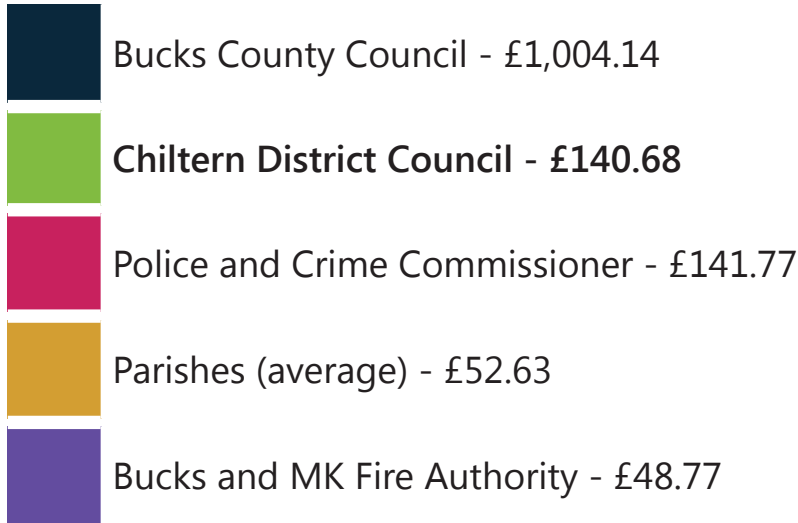

# Your Council Tax

where your money goes

**CHILTERN**  
District Council

Here's where your council tax goes (based on a band B property):

## Total band B council tax

£1388.00 per year

We also receive income which reduces the amount of council tax you need to pay. This year we will spend on key services: